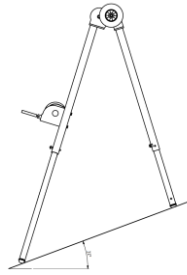

IFFS Tripod type 650

Features:

- Aluminum tripod
- Safe work load 650 kg
- Test load 1.000 kg
- Winch 1.000 kg manual operated
- Stainless Steel cable, length 40 m
- Safe slope 21°
- All pods in height adjustable
- Compact transport dimensions